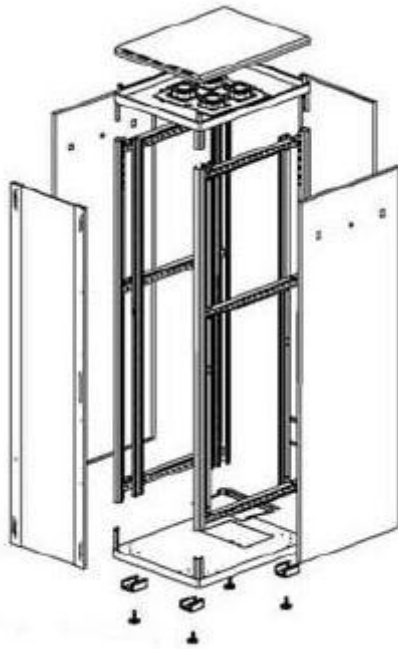

**DN-19 26-U-6/6**

**Width: 600mm**  
**Depth: 600mm**  
**Units (44,45mm): 26**

Explode View

## Front View

inside height (h): 1184,4mm  
outside height (H): 1309,4mm

## Side View

## Top View

All dimensions in mm.