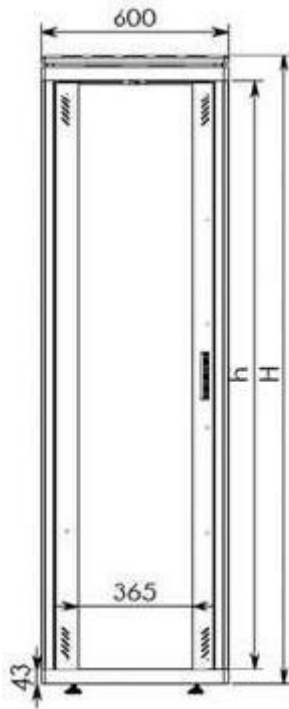

**DN-19 26-U-6/6**

**Width: 600mm**  
**Depth: 600mm**  
**Units (44,45mm): 26**

Explode View

## Front View

inside height (h): 1184,4mm  
outside height (H): 1309,4mm

## Side View

## Top View

All dimensions in mm.