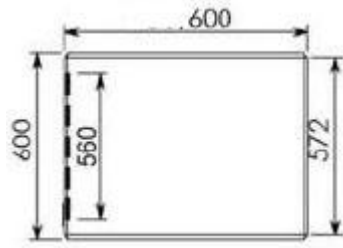

**DN-19 26-U-6/6**

**Width: 600mm**  
**Depth: 600mm**  
**Units (44,45mm): 26**

Explode View

## Front View

inside height (h): 1184,4mm  
outside height (H): 1309,4mm

## Side View

## Top View

All dimensions in mm.