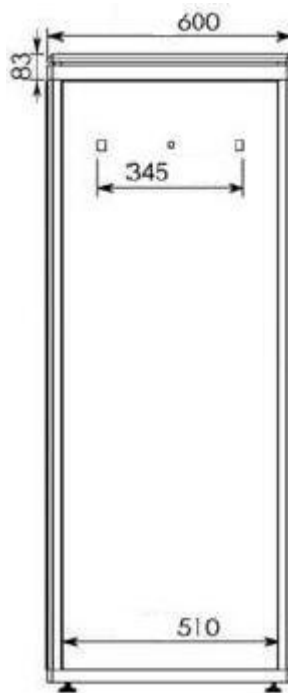

**DN-19 26-U-6/6**

**Width: 600mm**  
**Depth: 600mm**  
**Units (44,45mm): 26**

Explode View

## Front View

inside height (h): 1184,4mm  
outside height (H): 1309,4mm

## Side View

## Top View

All dimensions in mm.